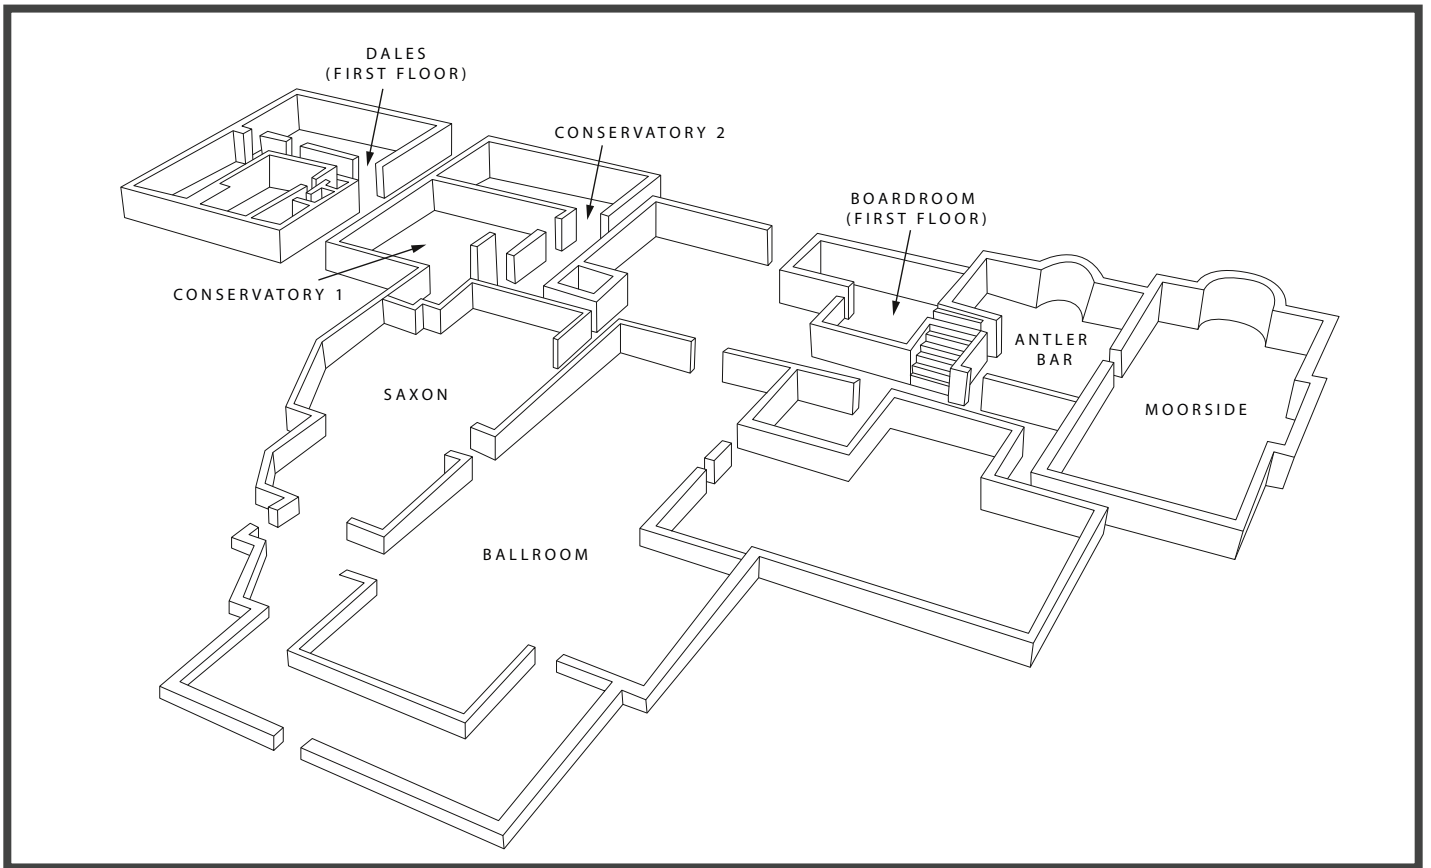

Suite	Theatre Style	Classroom	Boardroom	U-Shape	Cabaret	Dinner Dance	Rounds	Reception	Length	Width	Height	Natural Daylight	Air Conditioning	Dance Floor	Stage
St Bernards	650	300	-	-	244	372	504	650	25.6m	24.08m	3.2m	No	Yes	60ft x 18ft	6.2m x 8m
Ballroom	500	200	60	54	200 25 x 8	252 21 x 12	300 25 x 12	500	25.6m	10.97m	5.03m /3.81m	No	Yes	60ft x 18ft	6.2m x 8m
Saxon	150	100	50	44	120 15 x 8	120 12 x 10	204 17 x 12	200	18.9m	13.11m	3.2m	No	Yes	-	-
Moorside	280	120	50	40	128 16 x 8	192 16 x 12	228 19 x 12	275	21.03m	8.84m	4.37m	Yes	Yes	-	-
Conservatory	220	120	50	44	128 16 x 8	168 14 x 12	172 16 x 12	250	14.02m	18.29m	2.64m	Yes	Yes	-	-
Conservatory 1	120	80	40	34	72 8 x 8	84 7 x 12	108 9 x 12	150	10.36m	11.28m	2.64m	Yes	Yes	-	-
Conservatory 2	80	40	40	34	56 7 x 8	60 5 x 12	84 7 x 12	100	14.02m	7.01m	2.64m	Yes	Yes	-	-
Dales	100	40	40	36	-	-	72 6 x 12	80	31.03m	8.84m	4.37m	Yes	Yes	-	-
Wharfe	50	20	30	26	-	-	48 4 x 12	60	-	-	-	Yes	Yes	-	-
Boardroom	-	-	8	-	-	-	8 1 x 8	-	-	-	-	Yes	No	-	-

HOW TO FIND US

BY ROAD FROM A1

Leave at Junction 45 onto A659. Head towards A660 Otley, via A65 towards Ilkley

BY ROAD FROM M62

Leave at Junction 26 and take M606, take exit 3 heading towards Shipley, picking up signs towards Ilkley

BY AIR

Leeds Bradford Airport (LBA). Distance: 9.5miles via A65.
Time by Taxi: 25 minutes

BY TRAIN

Ilkley Train Station. Distance: 0.6 miles, via Cowpasture Road.
Time by Taxi: 2 minutes